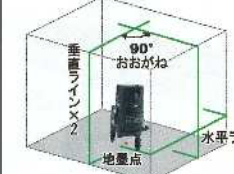

NEW! CR-G

クリーンレーザー 墨出器

CR-210G 期間限定セット企画!